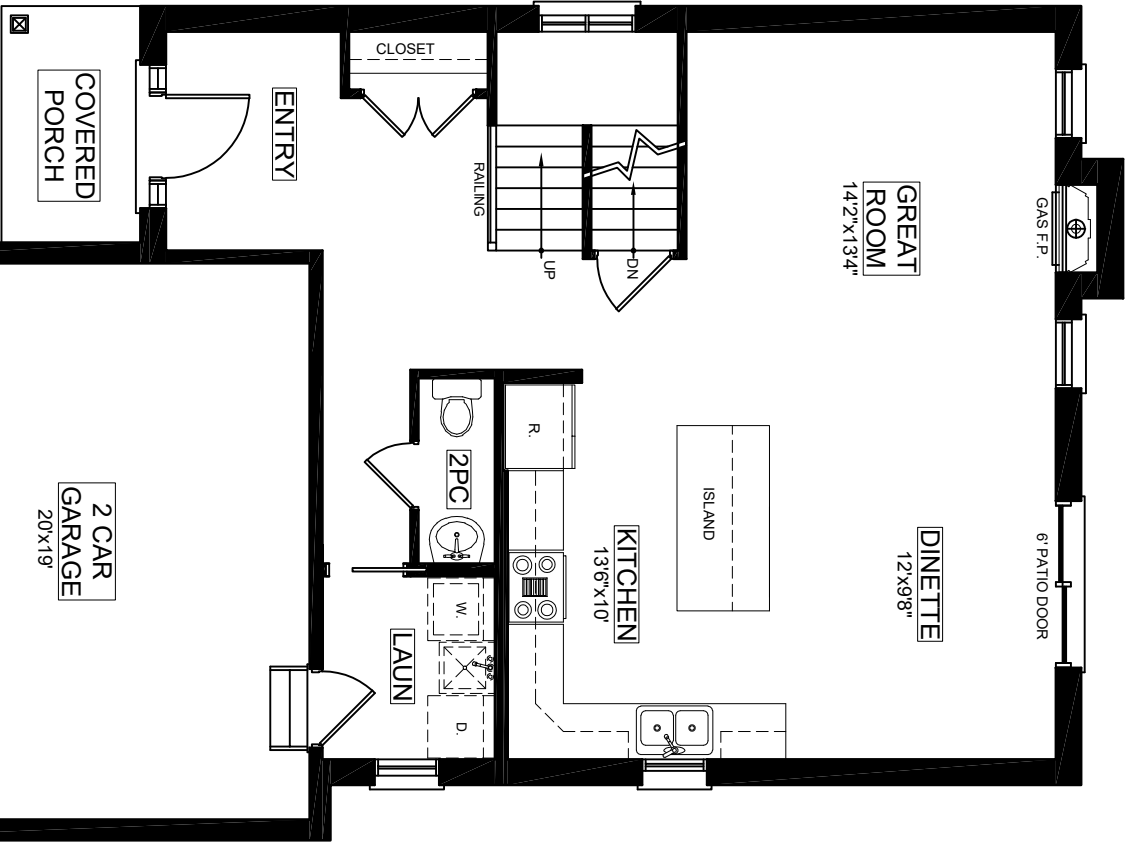

ESTABLISHED IN 1995

GOLDEN

— HOMES —

DESIGN & BUILD

the **Marshall**

3 Bedroom - 1701 SqFt

the **Marshall**