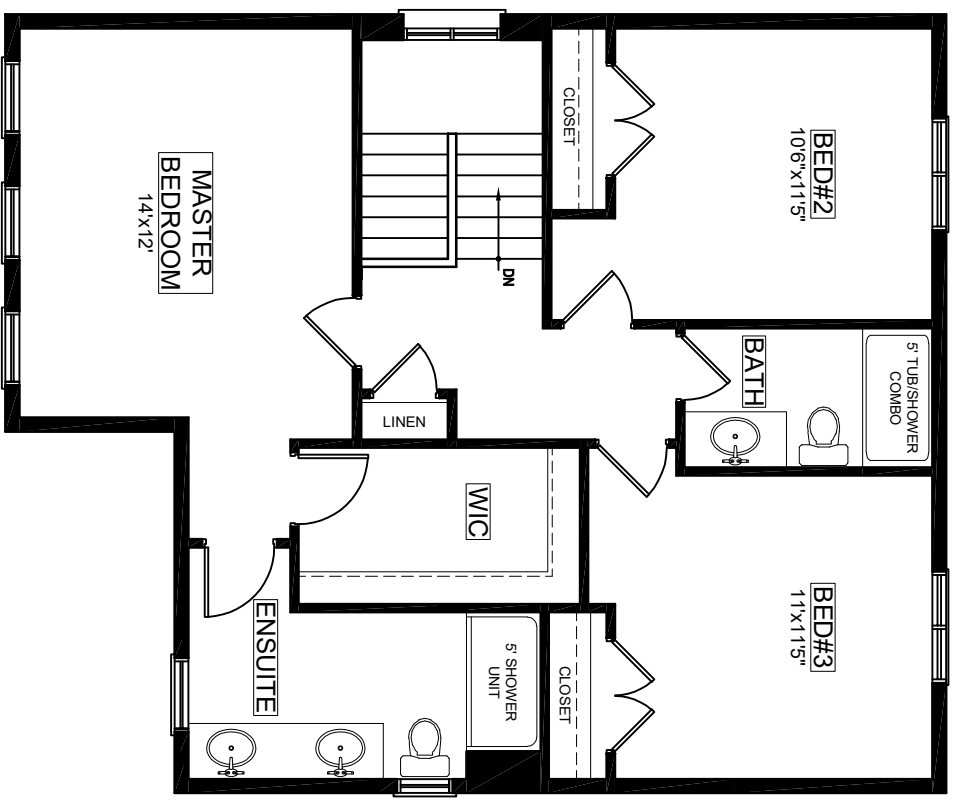

ESTABLISHED IN 1995

GOLDEN

— HOMES —

DESIGN & BUILD

the **Marshall**

3 Bedroom - 1701 SqFt

the **Marshall**