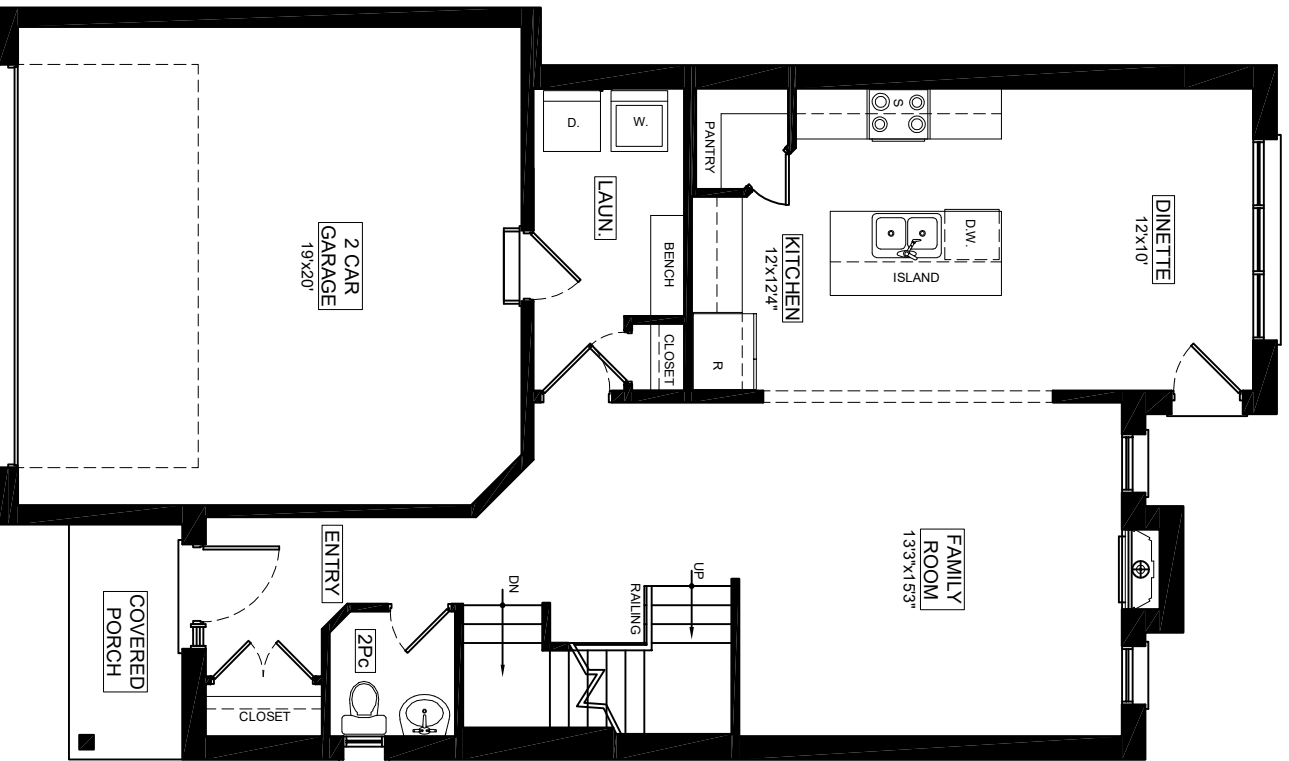

the **Healey**

3 Bedroom - 1845 SqFt

MAIN FLOOR PLAN

891 Sq.Ft.

2ND FLOOR PLAN

954 Sq. Ft.

the **Healey**