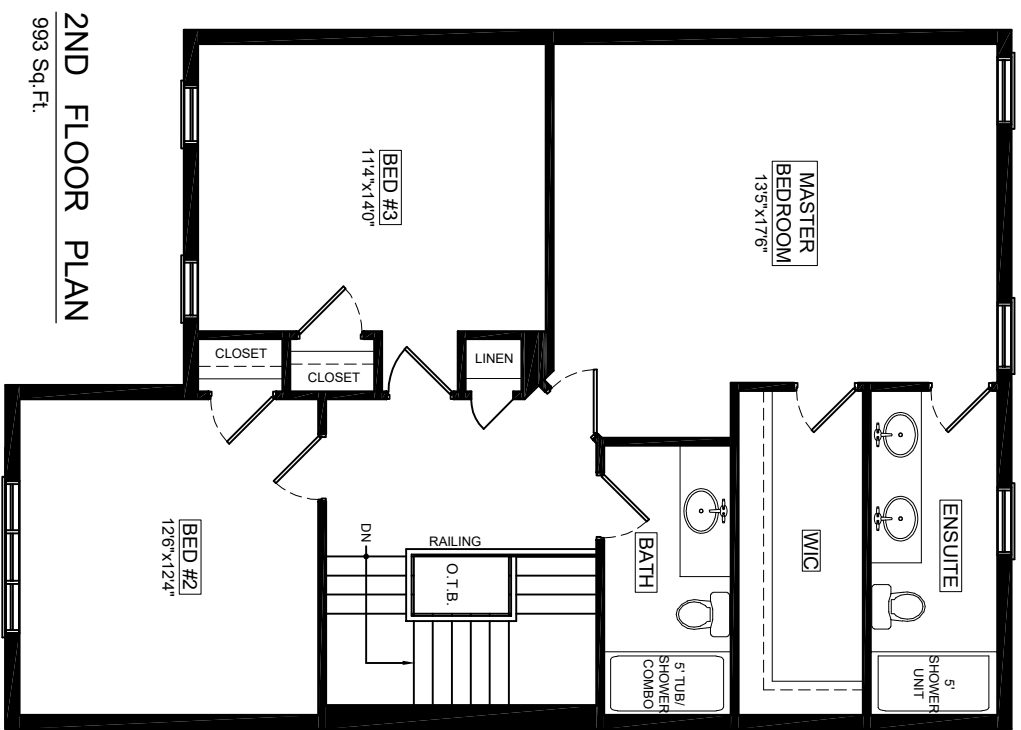

the **Austin**

3 Bedroom - 1956 SqFt

MAIN FLOOR PLAN
963 Sq.Ft.

2ND FLOOR PLAN
993 Sq.Ft.

the Austin