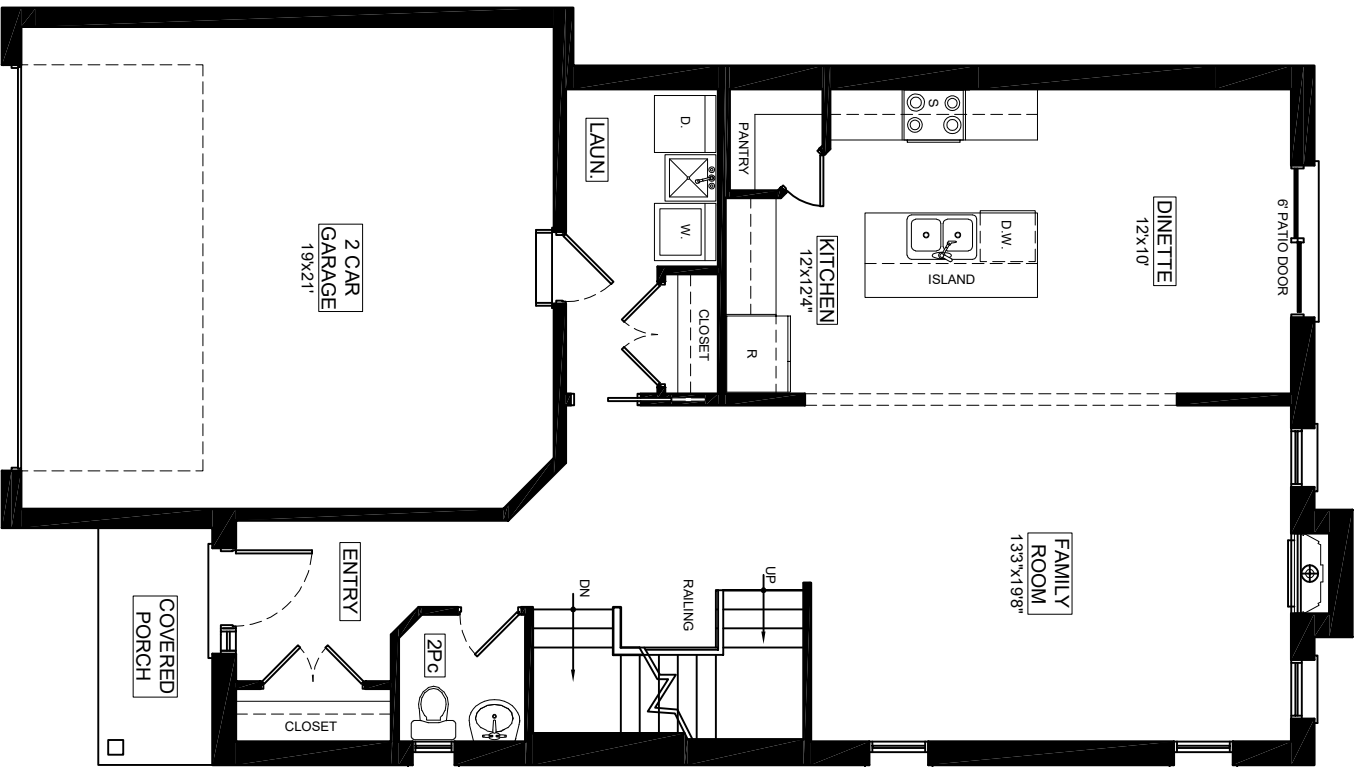

the **Austin**

3 Bedroom - 1956 SqFt

MAIN FLOOR PLAN
963 Sq.Ft.

2ND FLOOR PLAN
993 Sq.Ft.

the Austin