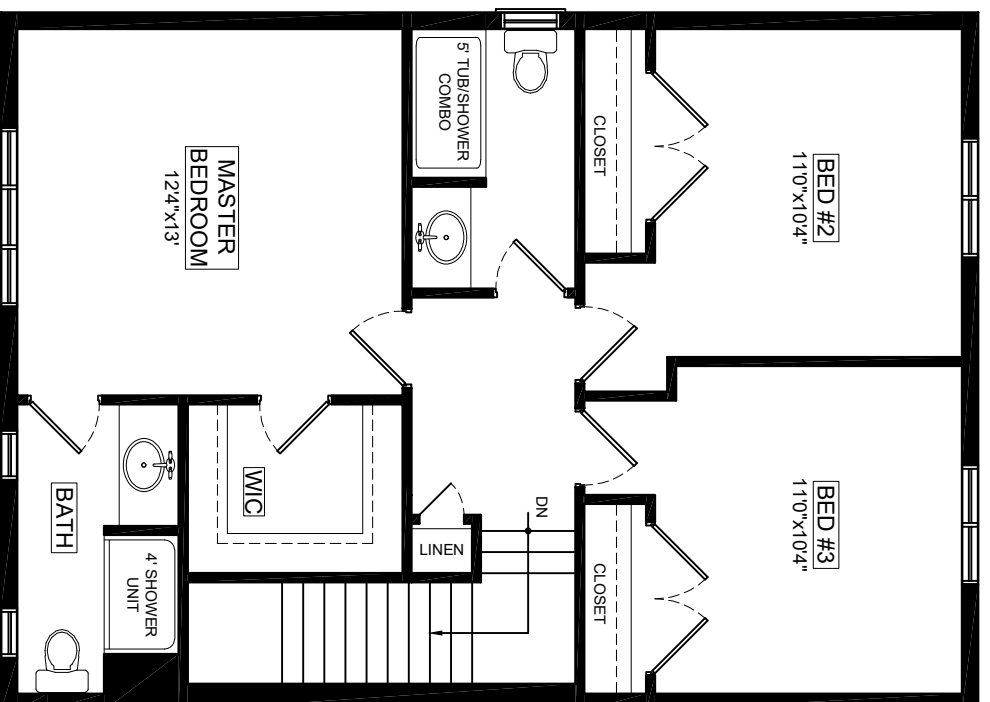

the Dale

3 Bedroom - 1444 SqFt

# the Dale

MAIN FLOOR PLAN  
678 Sq. Ft.

2ND FLOOR PLAN  
766 Sq. Ft.