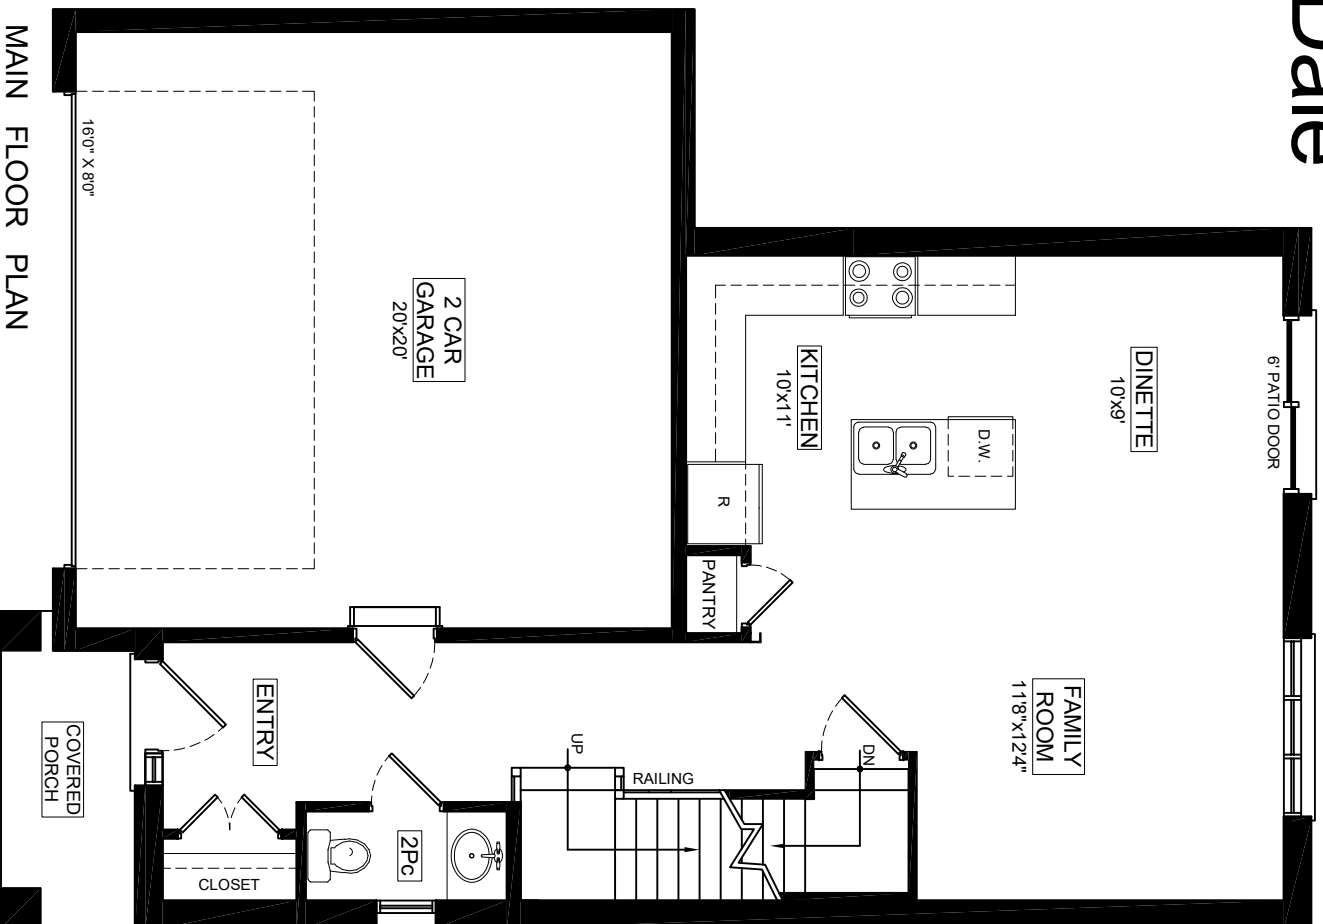

the Dale

3 Bedroom - 1444 SqFt

# the Dale

MAIN FLOOR PLAN  
678 Sq. Ft.

2ND FLOOR PLAN  
766 Sq. Ft.